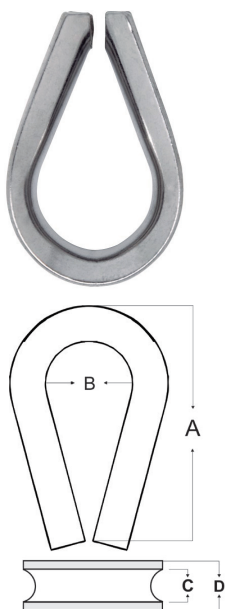

### SAPATILHA PESADA HEAVY DUTY THIMBLES

REF. SPP	Sapatilha Pesada <i>Aço forjado</i>					
	Ø do cabo	Dimensões (mm)				Peso unit.
	pol	A	B	C	D	(kg)
SPP-06	1/4"	55	22	8	11	0,030
SPP-08	5/16"	57	27	10	14	0,053
SPP-10	3/8"	57	28	12	18	0,091
SPP-13	1/2"	82	38	14	22	0,200
SPP-16	5/8"	108	48	18	27	0,310
SPP-19	3/4"	110	56	21	34	0,550
SPP-22	7/8"	143	67	24	37	0,680
SPP-25	1"	155	77	27	40	1,050
SPP-29	1 1/8"	150	80	31	47	1,570
SPP-32	1 1/4"	160	88	35	54	3,480
SPP-38	1 1/2"	185	105	42	67	5,870
SPP-44	1 3/4"	228	112	48	73	6,870
SPP-51	2"	300	151	53	78	9,150
SPP-63	2 1/2"	310	187	71	103	17,50
SPP-76	3"	360	196	85	124	31,50